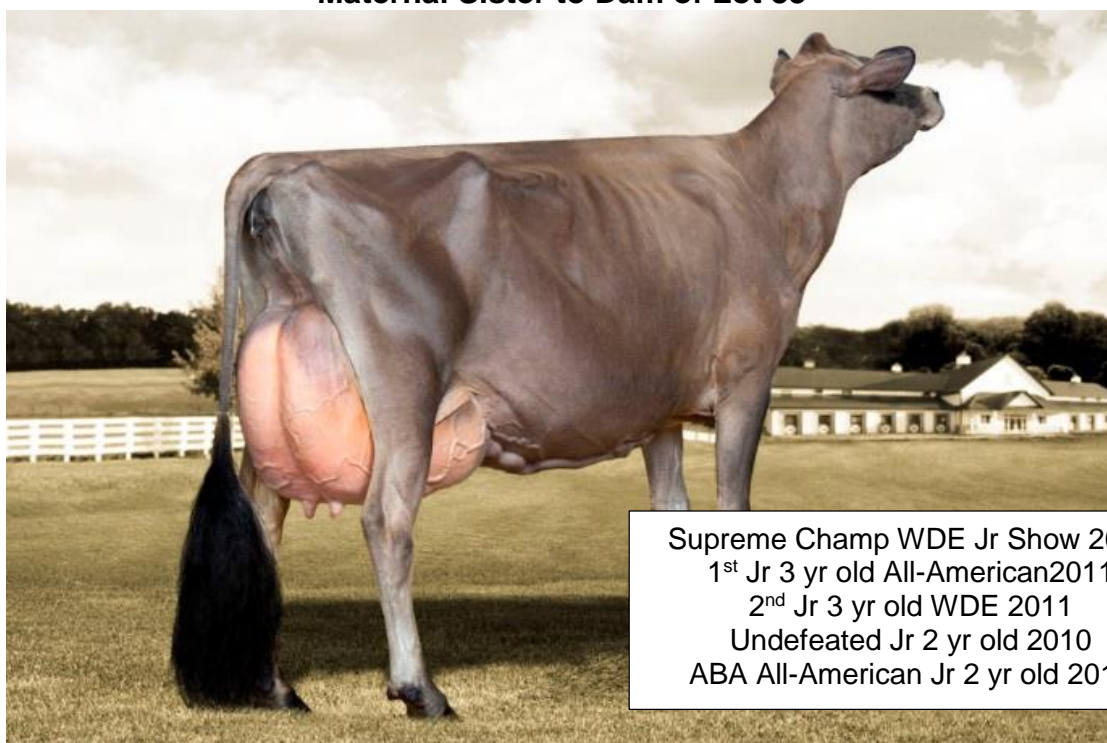

Maternal Sister to Dam of Lot 83

Supreme Champ WDE Jr Show 2011
1st Jr 3 yr old All-American 2011
2nd Jr 3 yr old WDE 2011
Undeafated Jr 2 yr old 2010
ABA All-American Jr 2 yr old 2010

SOUTH MOUNTAIN VOLTAGE SPICE-ET EX95

LOT 83 Born: 8/11/2015 **ARETHUSA TEQUILA SANGRIA** 840003127898273
Landree Fraley
Muncy, PA

Tower Vue Prime Tequila-ET
USA 114816452
PTA: -1393M -28F -34P
PTAT: +1.8

South Mountain Verbatim
Sapphire-ET
USA 117469453 EX91
2-11 271 12440 6.2 773 4.3 534
3-10 305 20010 7.3 1451 3.9 777
8 EX Maternal Sisters